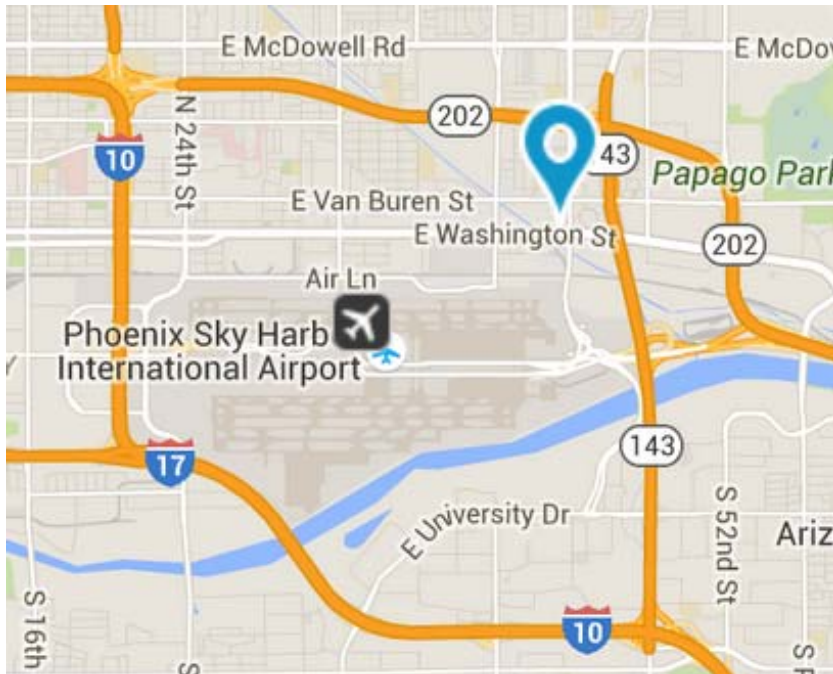

## DIRECTIONS TO CROWNE PLAZA HOTEL

If you prefer, you may also take the Valley's Light Rail Service. Please note that FOUR new stations located on Main Street at Alma School Road, Country Club Drive, Center Street and Mesa Drive have been added since August 2015. Get off at the 44th Street and Washington Light Rail Station (in front of the Crowne Plaza Hotel.)

### **Directions from Airport**

From Each Terminal follow the signs leading to 44<sup>th</sup> St. (SR 143)

Make Left (West) onto Washington St.

### **Directions coming from the North Valley (Flagstaff/Prescott Area)**

Take I-17 South and Merge to I-10 East Freeway

I-10 East & Merge to 202 East

From 202 East Exit 40<sup>th</sup> St./44<sup>th</sup> St. Exit

Make Right (South) on 40<sup>th</sup> St.

Take 40<sup>th</sup> St. to Washington & Make Left (East) onto Washington St.

Hotel is Located 1 Mile East, on the Left-hand side of street